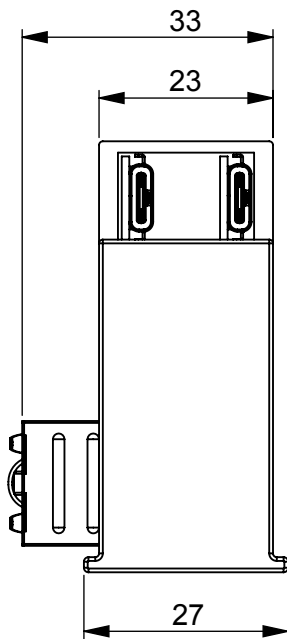

s28 L sCharge PoE FIT Lightning

factsheet

USB-C to Lightning 90° cable , 30 cm included