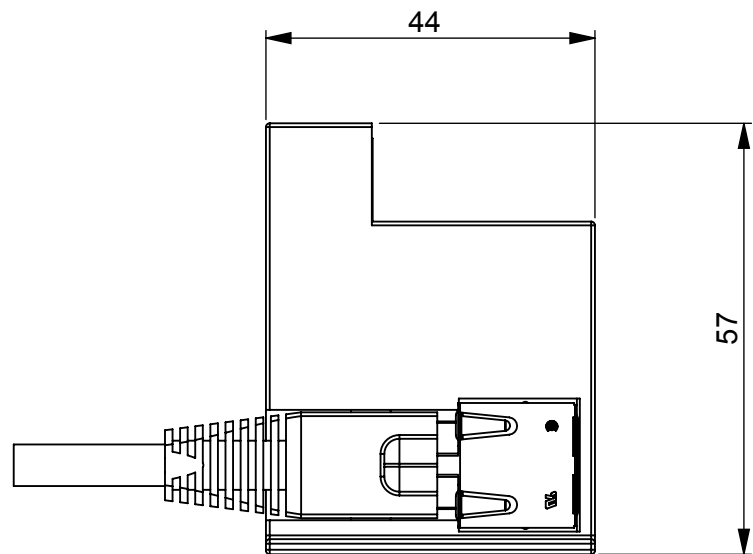

s28 L sCharge PoE FIT Lightning

factsheet

USB-C to Lightning 90° cable , 30 cm included