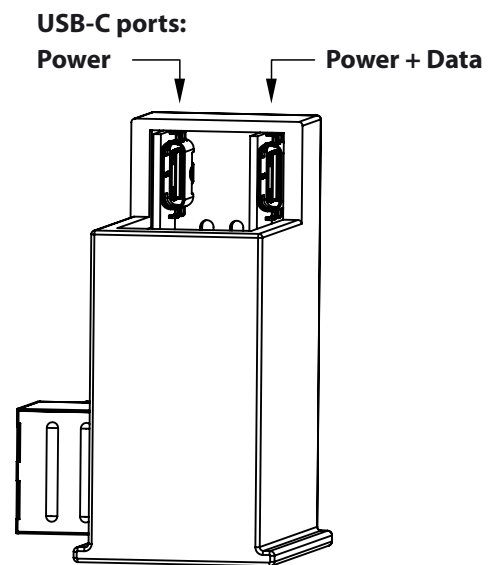

s28 L sCharge PoE FIT Lightning

factsheet

USB-C to Lightning 90° cable , 30 cm included