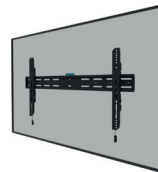

WL30S-850BL16

WALL MOUNT FIXED

Screen size : 40-82"
Max. weight : 0-70 kg
VESA : 100x100 - 600x400 mm
Distance to wall: 3,3 cm
Extra info : Lockable, magnetic pull & release brackets, level adjustment, incl. magnetic spirit level and fixing template

WL30S-850BL18

WALL MOUNT FIXED

Screen size : 43-98"
Max. weight : 0-100 kg
VESA : 100x100 - 800x400 mm
Distance to wall: 3,3 cm
Extra info : Lockable, magnetic pull & release brackets, level adjustment, incl. magnetic spirit level and fixing template

WL35S-850BL12

WALL MOUNT TILT

Screen size : 24-55"
Max. weight : 0-50 kg
VESA : 75x75 - 200x200 mm
Distance to wall: 3,5 cm
Extra info : Tilt 12°, lockable, magnetic pull & release brackets, level adjustment, incl. magnetic spirit level and fixing template

WL35S-850BL14

WALL MOUNT TILT

Screen size : 32-65"
Max. weight : 0-60 kg
VESA : 100x100 - 400x400 mm
Distance to wall: 3,5 cm
Extra info : Tilt 12°, lockable, magnetic pull & release brackets, level adjustment, incl. magnetic spirit level and fixing template