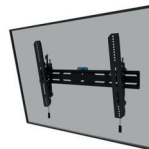

WL35S-850BL12

WALL MOUNT TILT

Screen size : 24-55"
Max. weight : 0-50 kg
VESA : 75x75 - 200x200 mm
Distance to wall: 3,5 cm
Extra info : Tilt 12°, lockable, magnetic pull & release brackets, level adjustment, incl. magnetic spirit level and fixing template

WL35S-850BL14

WALL MOUNT TILT

Screen size : 32-65"
Max. weight : 0-60 kg
VESA : 100x100 - 400x400 mm
Distance to wall: 3,5 cm
Extra info : Tilt 12°, lockable, magnetic pull & release brackets, level adjustment, incl. magnetic spirit level and fixing template

WL35S-850BL16

WALL MOUNT TILT

Screen size : 40-82"
Max. weight : 0-70 kg
VESA : 100x100 - 600x400 mm
Distance to wall: 3,5 cm
Extra info : Tilt 12°, lockable, magnetic pull & release brackets, level adjustment, incl. magnetic spirit level and fixing template

WL35S-850BL18

WALL MOUNT TILT

Screen size : 43-98"
Max. weight : 0-100 kg
VESA : 100x100 - 800x400 mm
Distance to wall: 3,5 cm
Extra info : Tilt 12°, lockable, magnetic pull & release brackets, level adjustment, incl. magnetic spirit level and fixing template