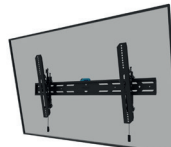

WL35S-850BL12

WALL MOUNT TILT

Screen size : 24-55"
Max. weight : 0-50 kg
VESA : 75x75 - 200x200 mm
Distance to wall: 3,5 cm
Extra info : Tilt 12°, lockable, magnetic pull & release brackets, level adjustment, incl. magnetic spirit level and fixing template

WL35S-850BL14

WALL MOUNT TILT

Screen size : 32-65"
Max. weight : 0-60 kg
VESA : 100x100 - 400x400 mm
Distance to wall: 3,5 cm
Extra info : Tilt 12°, lockable, magnetic pull & release brackets, level adjustment, incl. magnetic spirit level and fixing template

WL35S-850BL16

WALL MOUNT TILT

Screen size : 40-82"
Max. weight : 0-70 kg
VESA : 100x100 - 600x400 mm
Distance to wall: 3,5 cm
Extra info : Tilt 12°, lockable, magnetic pull & release brackets, level adjustment, incl. magnetic spirit level and fixing template

WL35S-850BL18

WALL MOUNT TILT

Screen size : 43-98"
Max. weight : 0-100 kg
VESA : 100x100 - 800x400 mm
Distance to wall: 3,5 cm
Extra info : Tilt 12°, lockable, magnetic pull & release brackets, level adjustment, incl. magnetic spirit level and fixing template