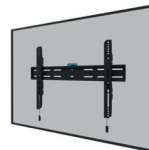

SELECT

WL30S-850BL12

WALL MOUNT FIXED

Screen size : 24-55"
Max. weight : 0-50 kg
VESA : 50x50 - 200x200 mm
Distance to wall: 3,3 cm
Extra info : Lockable, magnetic pull & release brackets, level adjustment, incl. magnetic spirit level and fixing template

WL30S-850BL14

WALL MOUNT FIXED

Screen size : 32-65"
Max. weight : 0-60 kg
VESA : 100x100 - 400x400 mm
Distance to wall: 3,3 cm
Extra info : Lockable, magnetic pull & release brackets, level adjustment, incl. magnetic spirit level and fixing template

WL30S-850BL16

WALL MOUNT FIXED

Screen size : 40-82"
Max. weight : 0-70 kg
VESA : 100x100 - 600x400 mm
Distance to wall: 3,3 cm
Extra info : Lockable, magnetic pull & release brackets, level adjustment, incl. magnetic spirit level and fixing template

DESK MOUNT 1 ULTRA WIDE MONITOR

Screen size : 10-49"
 Max. weight: 1-18 kg
 VESA : 75x75 - 100x100 mm
 Height : 27-60 cm
 Assembly : Clamp & grommet (topfix)
 Extra info : Full motion, gas spring, 180° lock system