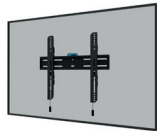

SELECT

WL30S-850BL12

WALL MOUNT FIXED

Screen size : 24-55"
Max. weight : 0-50 kg
VESA : 50x50 - 200x200 mm
Distance to wall: 3,3 cm
Extra info : Lockable, magnetic pull & release brackets, level adjustment, incl. magnetic spirit level and fixing template

WL30S-850BL14

WALL MOUNT FIXED

Screen size : 32-65"
Max. weight : 0-60 kg
VESA : 100x100 - 400x400 mm
Distance to wall: 3,3 cm
Extra info : Lockable, magnetic pull & release brackets, level adjustment, incl. magnetic spirit level and fixing template

WL30S-850BL16

WALL MOUNT FIXED

Screen size : 40-82"
Max. weight : 0-70 kg
VESA : 100x100 - 600x400 mm
Distance to wall: 3,3 cm
Extra info : Lockable, magnetic pull & release brackets, level adjustment, incl. magnetic spirit level and fixing template

DESK MOUNT 1 ULTRA WIDE MONITOR

Screen size : 10-49"
 Max. weight: 1-18 kg
 VESA : 75x75 - 100x100 mm
 Height : 27-60 cm
 Assembly : Clamp & grommet (topfix)
 Extra info : Full motion, gas spring, 180° lock system