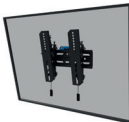

WL30S-850BL16

WALL MOUNT FIXED

Screen size : 40-82"
Max. weight : 0-70 kg
VESA : 100x100 - 600x400 mm
Distance to wall: 3,3 cm
Extra info : Lockable, magnetic pull & release brackets, level adjustment, incl. magnetic spirit level and fixing template

WL30S-850BL18

WALL MOUNT FIXED

Screen size : 43-98"
Max. weight : 0-100 kg
VESA : 100x100 - 800x400 mm
Distance to wall: 3,3 cm
Extra info : Lockable, magnetic pull & release brackets, level adjustment, incl. magnetic spirit level and fixing template

WL35S-850BL12

WALL MOUNT TILT

Screen size : 24-55"
Max. weight : 0-50 kg
VESA : 75x75 - 200x200 mm
Distance to wall: 3,5 cm
Extra info : Tilt 12°, lockable, magnetic pull & release brackets, level adjustment, incl. magnetic spirit level and fixing template

WL35S-850BL14

WALL MOUNT TILT

Screen size : 32-65"
Max. weight : 0-60 kg
VESA : 100x100 - 400x400 mm
Distance to wall: 3,5 cm
Extra info : Tilt 12°, lockable, magnetic pull & release brackets, level adjustment, incl. magnetic spirit level and fixing template