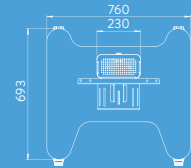

AV/VC INTRO

The ideal support
for large format
displays

OVERVIEW

- Simple straightforward AV support for large format displays
- Elegant slim line structure
- Suitable for a range of applications including meeting rooms, reception areas, classrooms and group working zones
- Main column has a lockable back panel, internal equipment basket, and wire management
- Available accessories include camera mount for VC equipment, shelf for IT equipment, and VESA extension kit
- Cut out section in base gives the user easy access to screen