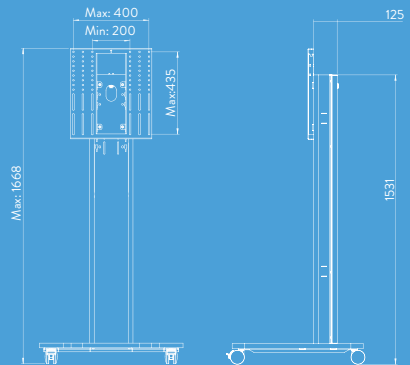

AV/VC INTRO

The ideal support
for large format
displays

OVERVIEW

- Simple straightforward AV support for large format displays
- Elegant slim line structure
- Suitable for a range of applications including meeting rooms, reception areas, classrooms and group working zones
- Main column has a lockable back panel, internal equipment basket, and wire management
- Available accessories include camera mount for VC equipment, shelf for IT equipment, and VESA extension kit
- Cut out section in base gives the user easy access to screen